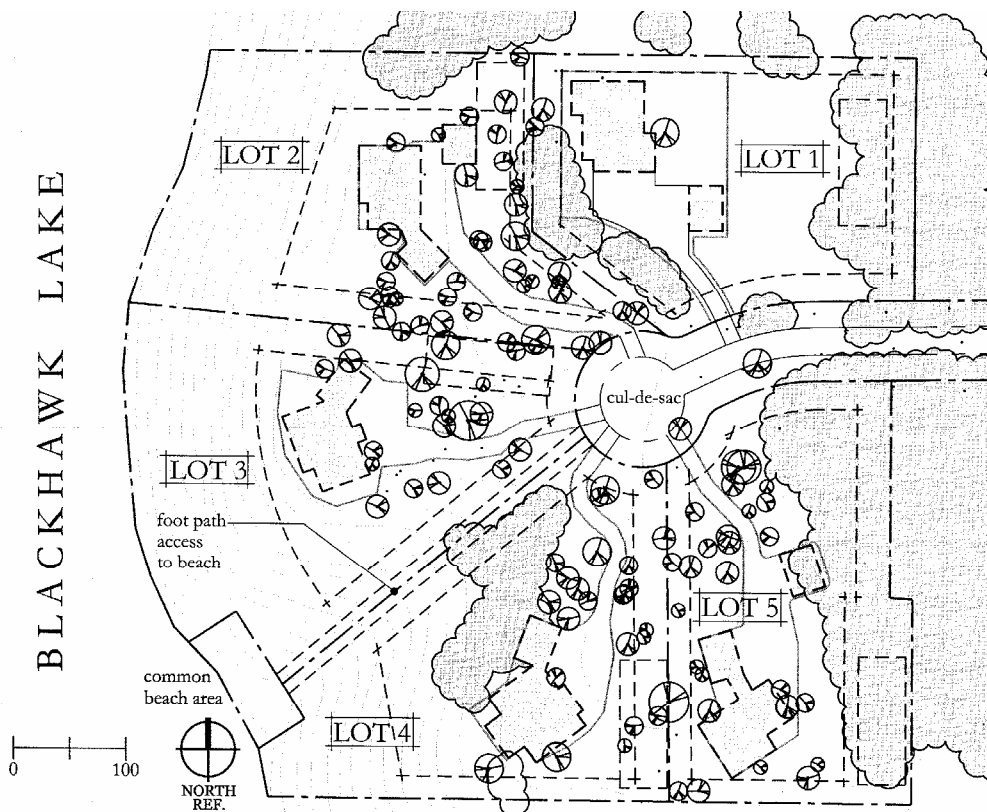

THE RESERVE AT BLACKHAWK LAKE

McCall, Idaho

The Reserve
Total Area 9.13 acres