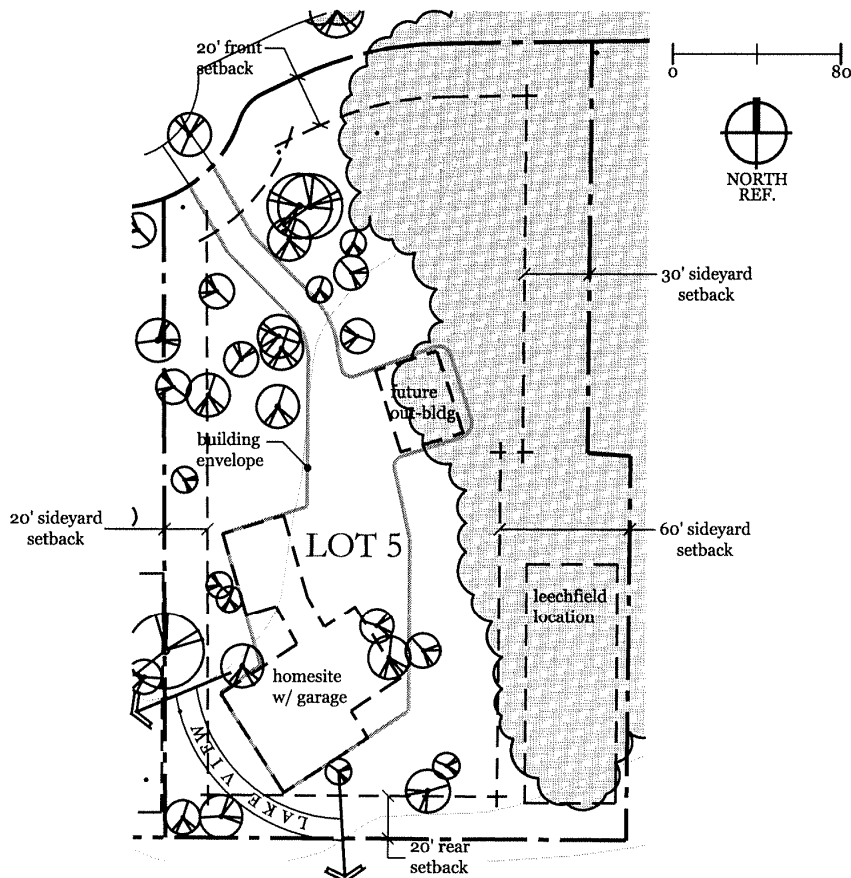

# THE RESERVE AT BLACKHAWK LAKE McCall, Idaho

Lake View from Lot 5

**LOT 5**  
Lot Area 1.70 acres  
Elevation: 5030 ft.

A 2005 study of 1 of 5 lots  
totaling 9.13 acres

[www.ctagroup.com](http://www.ctagroup.com)