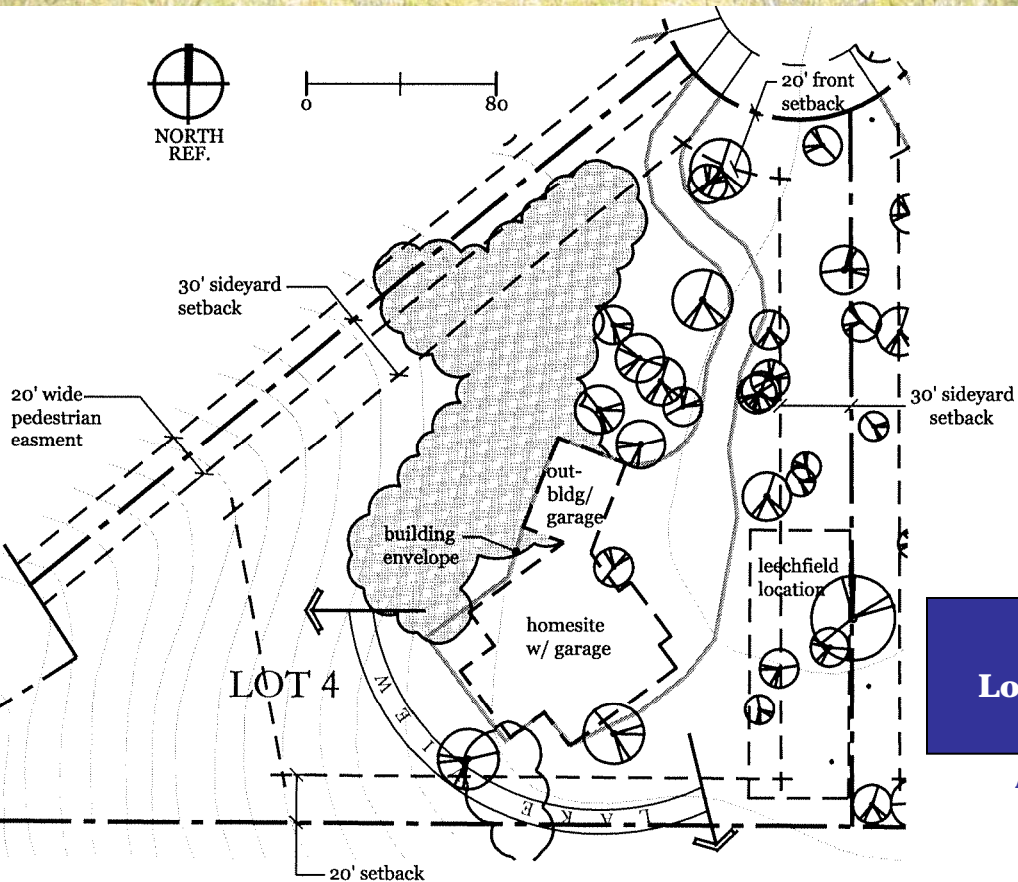

# THE RESERVE AT BLACKHAWK LAKE

McCall, Idaho

Lake View from Lot 4

0 80

**LOT 4**  
Lot Area 1.82 acres  
Elevation: 5030 ft.

A 2005 study of 1 of 5 lots  
totaling 9.13 acres

[www.ctagroup.com](http://www.ctagroup.com)