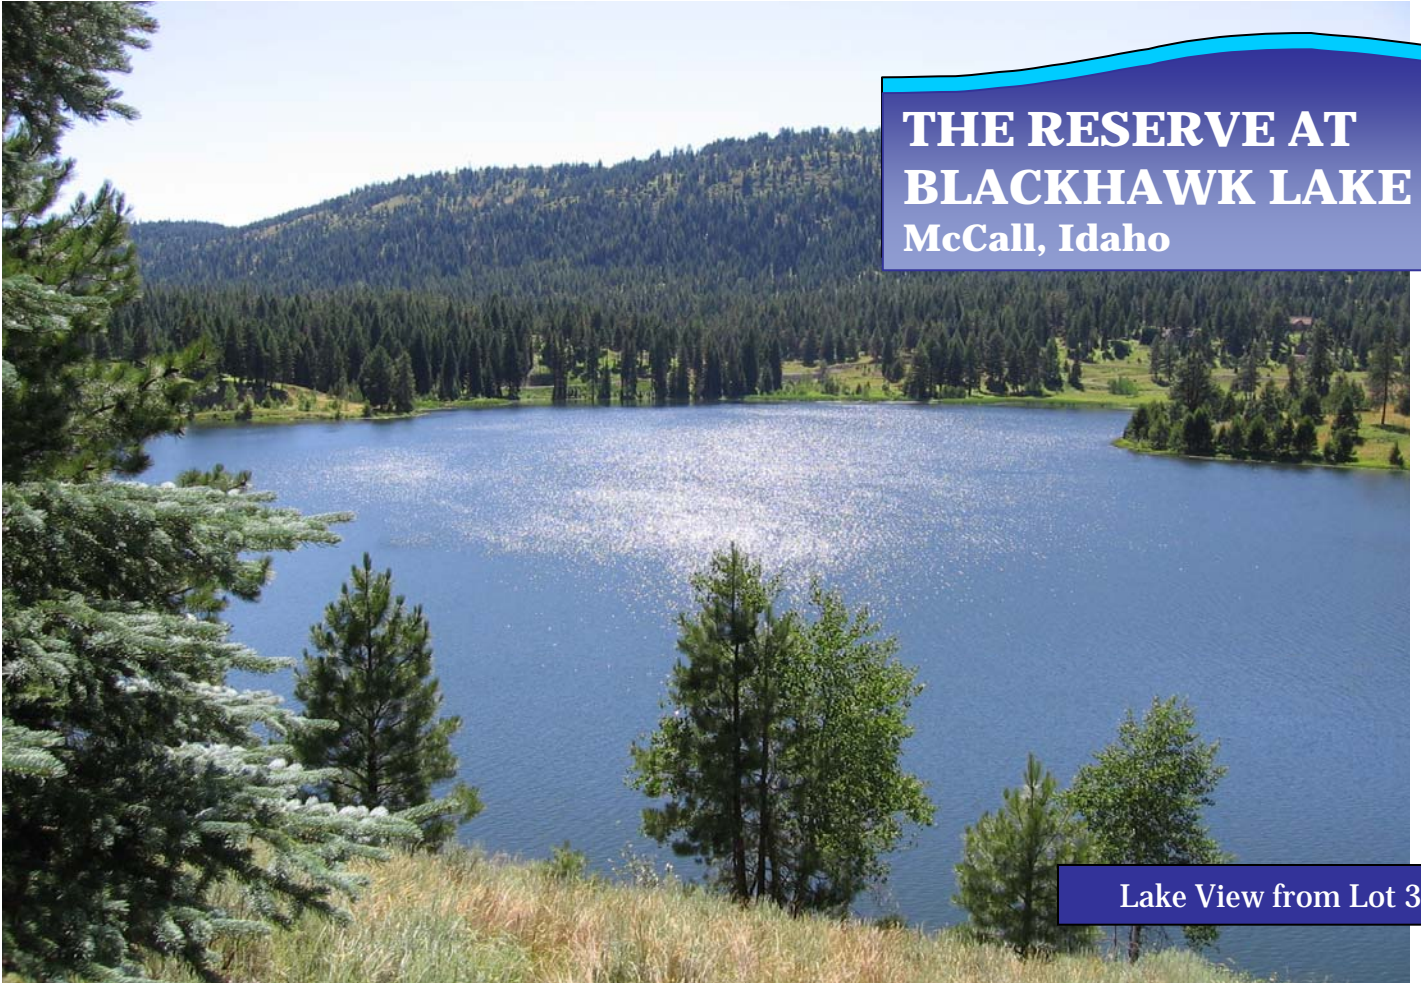

# THE RESERVE AT BLACKHAWK LAKE

McCall, Idaho

Lake View from Lot 3

**LOT 3**  
Lot Area 1.88 acres  
Elevation: 5030 ft.

A 2005 study of 1 of 5 lots  
totaling 9.13 acres

[www.ctagroup.com](http://www.ctagroup.com)