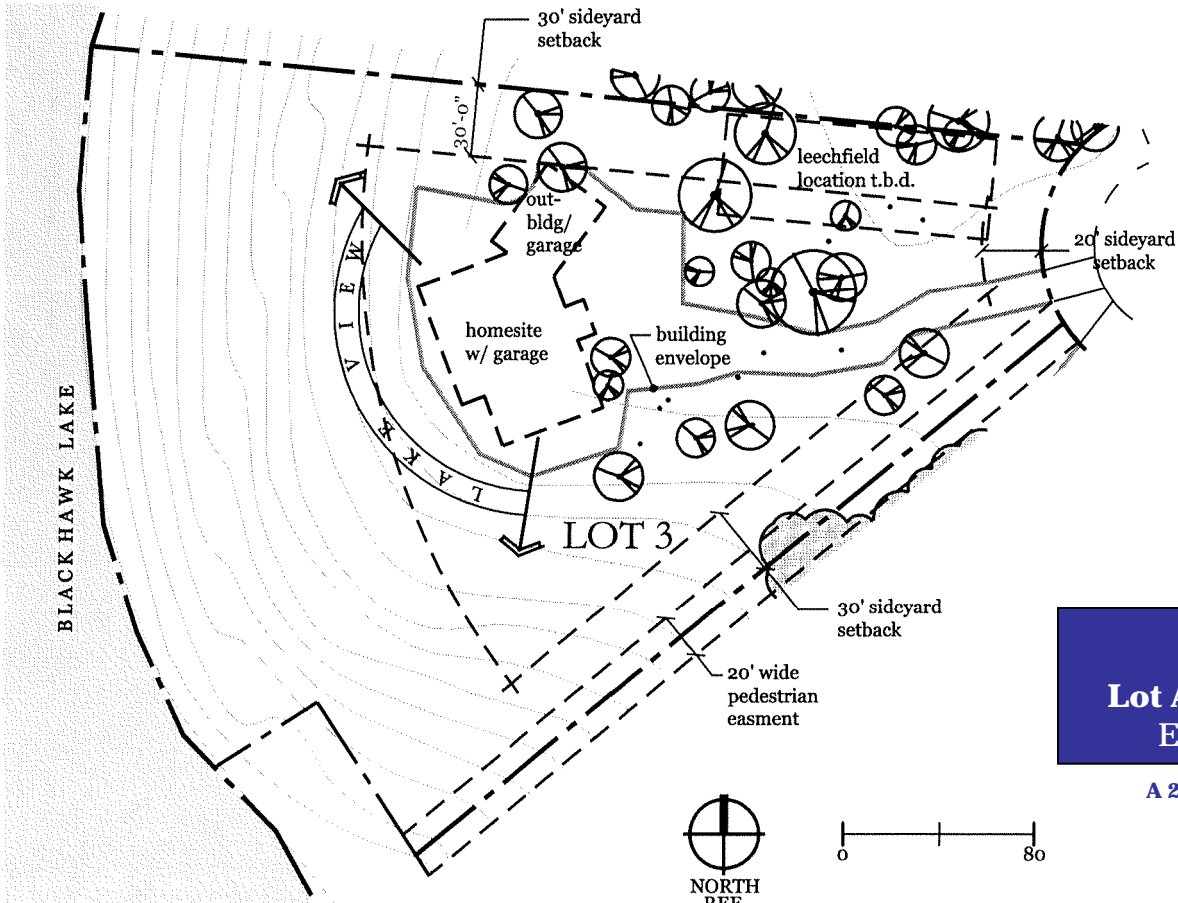

# THE RESERVE AT BLACKHAWK LAKE

McCall, Idaho

Lake View from Lot 3

**LOT 3**  
Lot Area 1.88 acres  
Elevation: 5030 ft.

A 2005 study of 1 of 5 lots  
totaling 9.13 acres

[www.ctagroup.com](http://www.ctagroup.com)