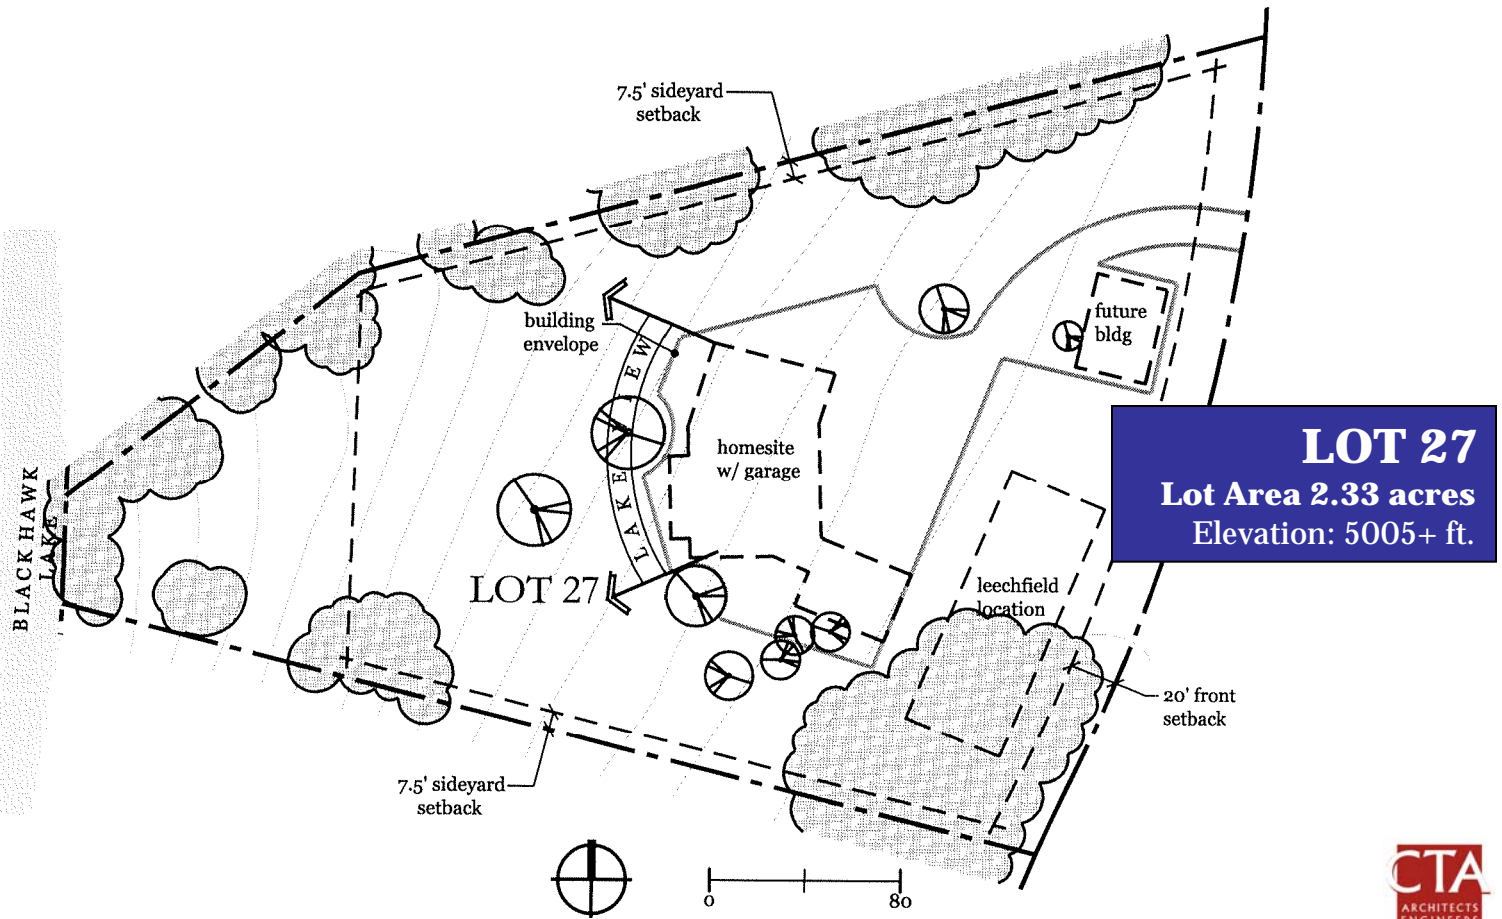

BLACKHAWK LAKE ESTATES – LOT 27

McCall, Idaho

Lake View from Lot 27

LOT 27
Lot Area 2.33 acres
Elevation: 5005+ ft.