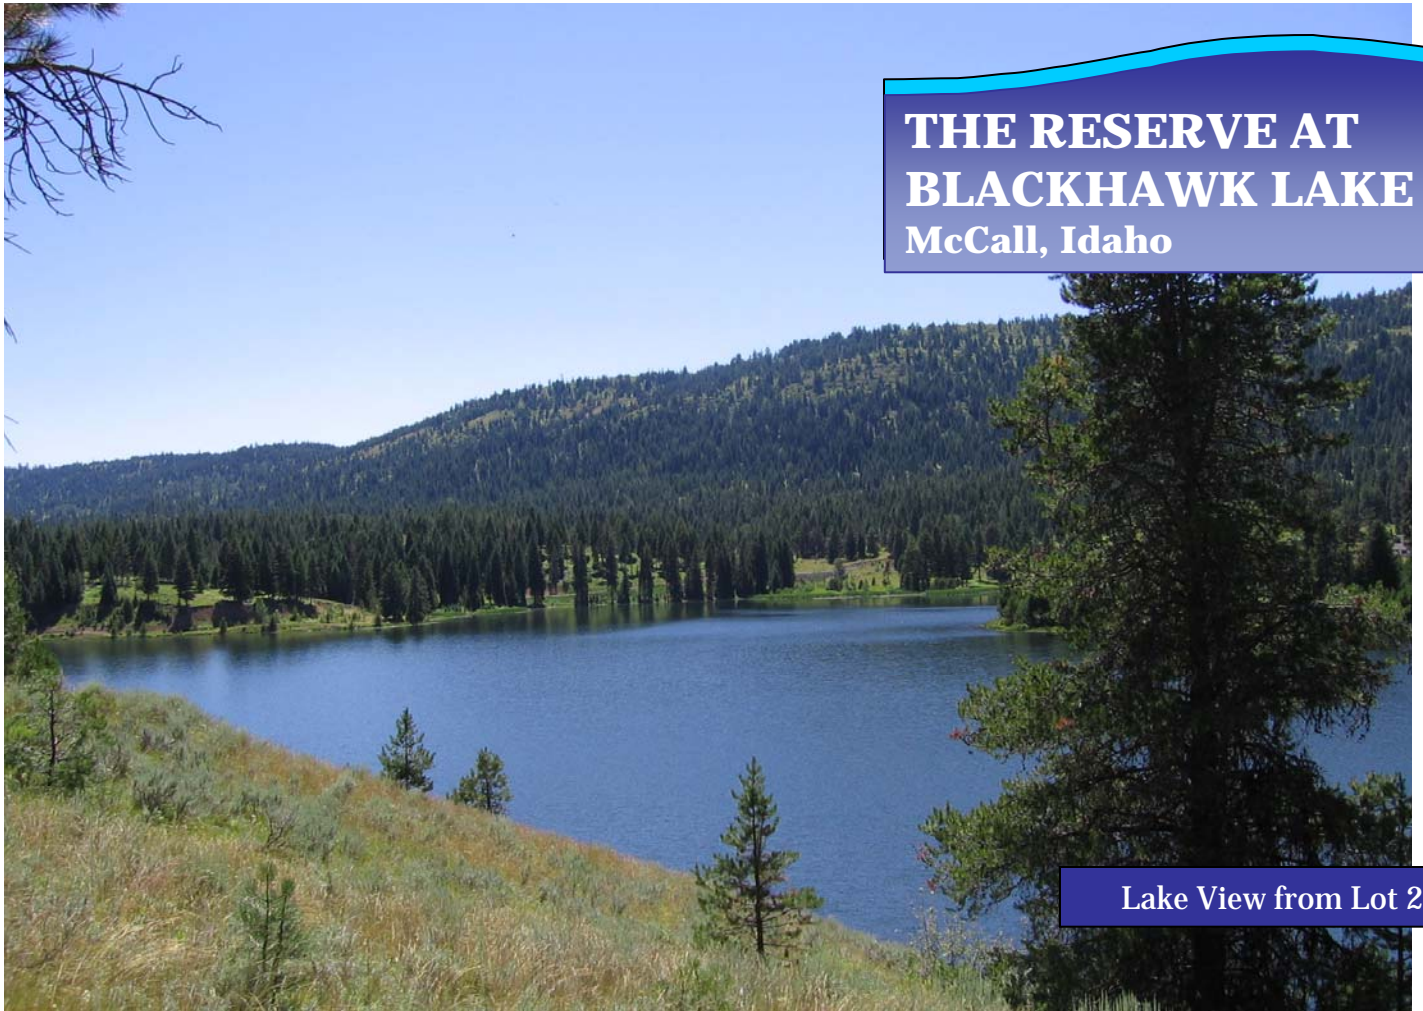

THE RESERVE AT BLACKHAWK LAKE

McCall, Idaho

Lake View from Lot 2

LOT 2

Lot Area 1.92 acres
Elevation: 5030 ft.

A 2005 study of 1 of 5 lots
totaling 9.13 acres