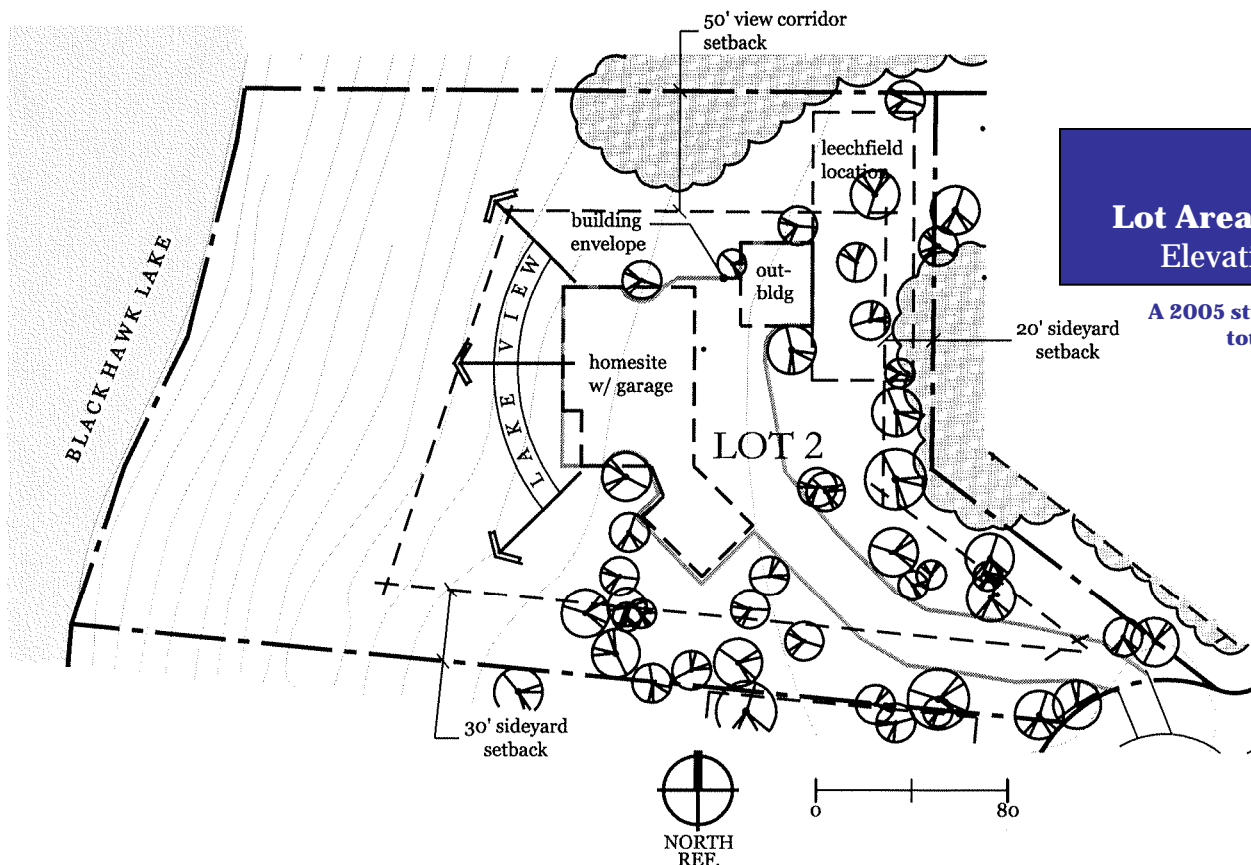

THE RESERVE AT BLACKHAWK LAKE

McCall, Idaho

Lake View from Lot 2

LOT 2

Lot Area 1.92 acres
Elevation: 5030 ft.

A 2005 study of 1 of 5 lots
totaling 9.13 acres