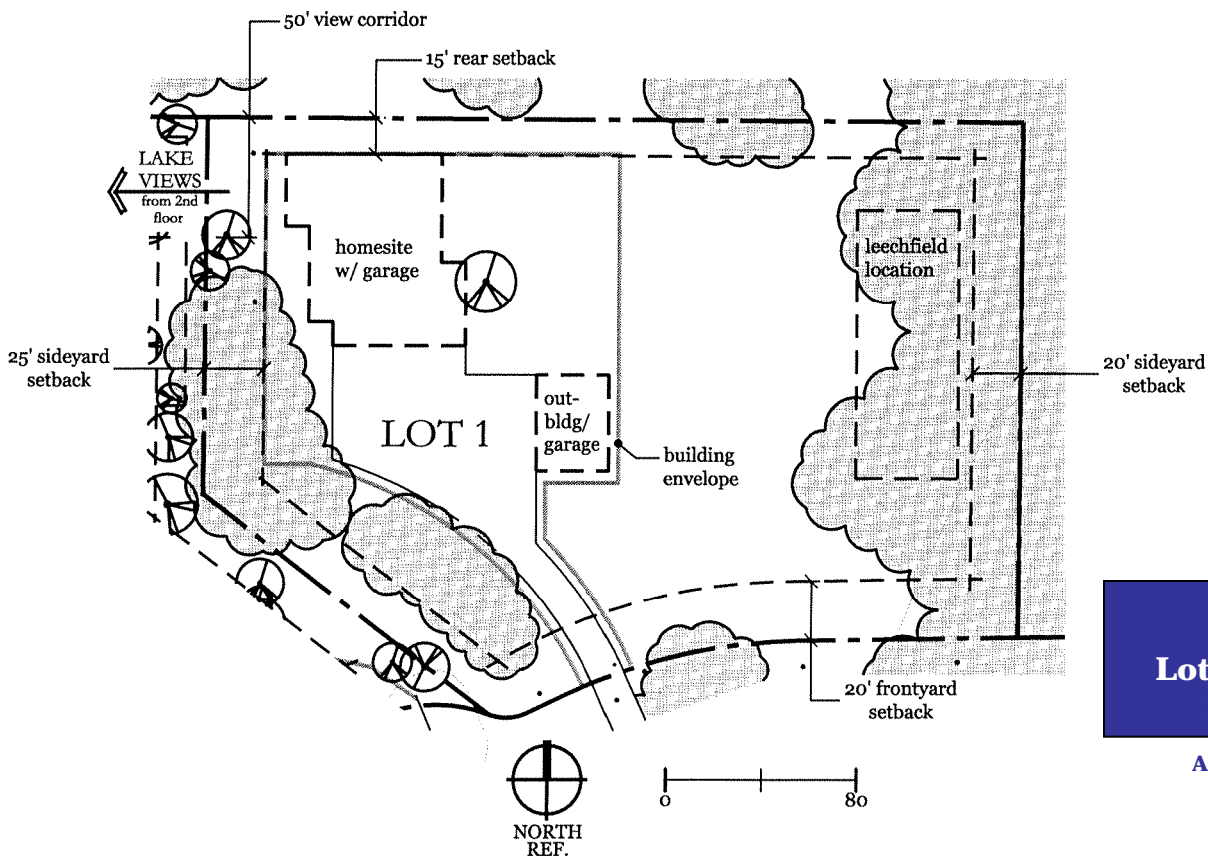

THE RESERVE AT BLACKHAWK LAKE McCall, Idaho

Lake View from Lot 1

LOT 1
Lot Area 1.69 acres
Elevation: 5035 ft.

A 2005 study of 1 of 5 lots
totaling 9.13 acres

www.ctagroup.com